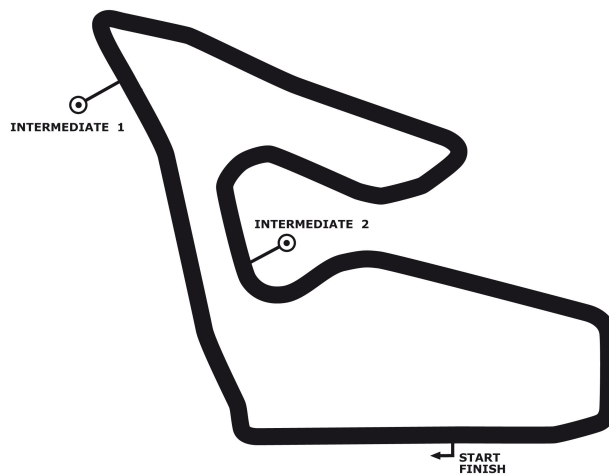

PORSCHE

**SPORTS CUP
DEUTSCHLAND**

Porsche Sports Cup Red Bull Ring

Porsche Sports Cup Endurance Qualifying

Red Bull Ring 4318 mtr.

18. - 19. Juli 2020

wige SOLUTIONS