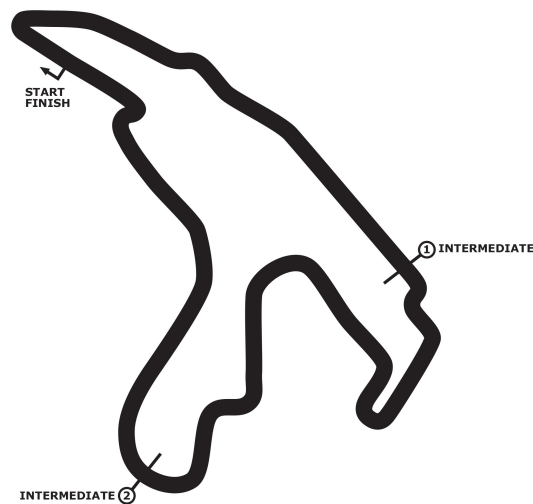

PORSCHE

**SPORTS CUP
DEUTSCHLAND**

Porsche Sports Cup Spa

Porsche Super Sports Cup

Rennen 2

Circuit de Spa-Francorchamps 7004 mtr.

08. - 09. September 2018

wige SOLUTIONS