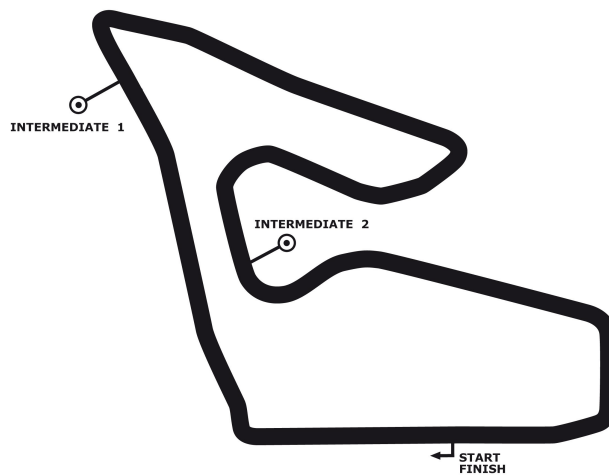

PORSCHE

**SPORTS CUP
DEUTSCHLAND**

Porsche Sports Cup Red Bull Ring

Porsche Sports Cup Endurance Qualifying

Red Bull Ring 4326 mtr.

16. - 17. Juni 2018

wige SOLUTIONS

COMMERZBANK 