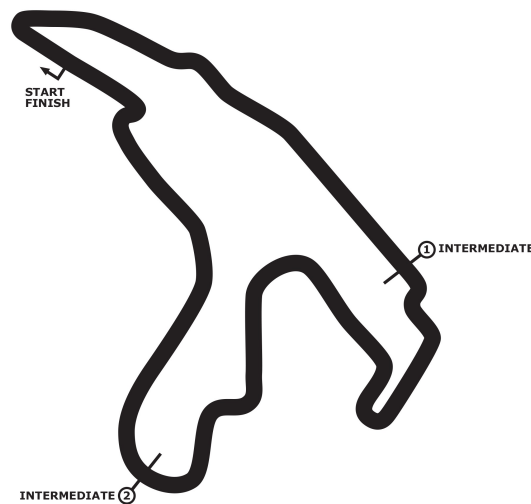

## Porsche Sports Cup Qualifying

**Circuit de Spa-Francorchamps 7004 mtr.**

09. - 10. Sept. 2017

**wige** SOLUTIONS