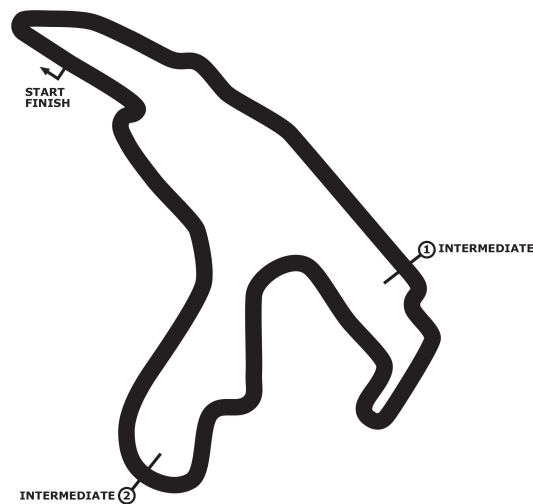

Porsche Sports Cup Spa Francorchamps

Porsche Sports Cup Endurance

Rennen 1

Circuit de Spa-Francorchamps 7004 mtr.

09. - 10. Sept. 2017

wige SOLUTIONS