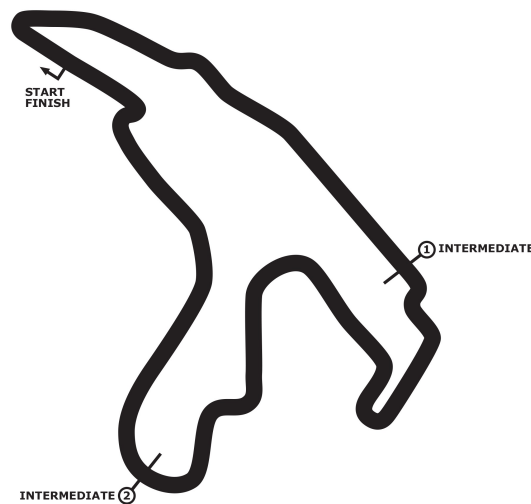

## Porsche Super Sports Cup Qualifying

**Circuit de Spa-Francorchamps 7004 mtr.**

09. - 10. Sept. 2017

**wige** SOLUTIONS