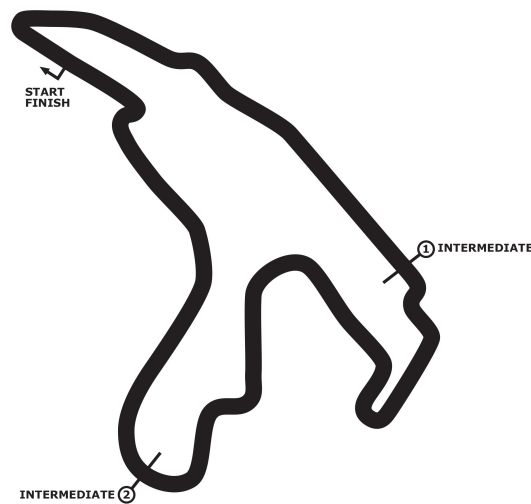

Porsche Sports Cup Spa-Francorchamps

Porsche Sports Cup Qualifying

Circuit de Spa-Francorchamps 7004 mtr.

13. - 14. Sept. 2014

wigeLIVE
SOLUTIONS

COMMERZBANK 

nimbus^x