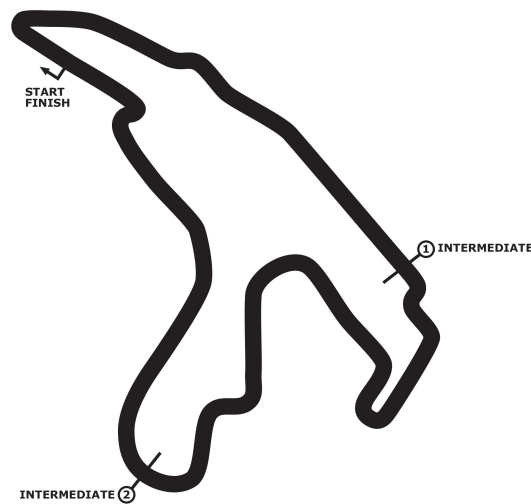

Porsche Sports Cup Spa-Francorchamps

Porsche Super Sports Cup Rennen 1

Circuit de Spa-Francorchamps 7004 mtr.

13. - 14. Sept. 2014

wigeLIVE
SOLUTIONS

COMMERZBANK 

nimbus^x