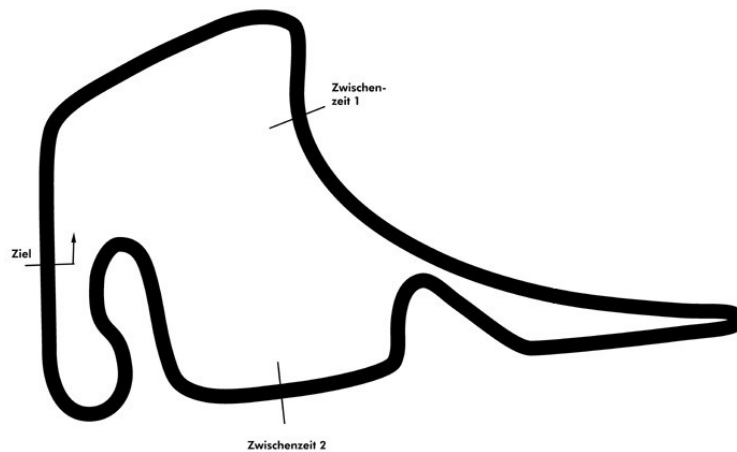

Porsche Sports Cup Hockenheim 2

Porsche Super Sports Cup Qualifying

Hockenheimring 4574 mtr.

27.-28. Sept. 2014

wigeLIVE
SOLUTIONS

COMMERZBANK 

nimbus^x