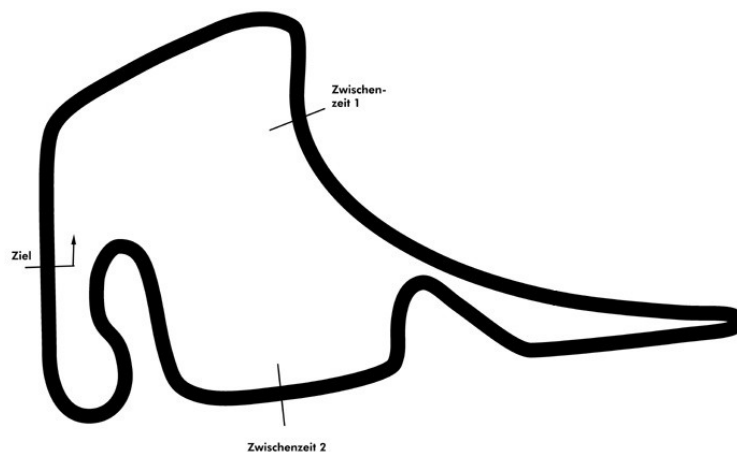

Porsche Sports Cup Hockenheim 2

PZ-Driver's Cup Wertungslauf

Hockenheimring 4574 mtr.

27.-28. Sept. 2014

wigeLIVE
SOLUTIONS

COMMERZBANK 

nimbus^x