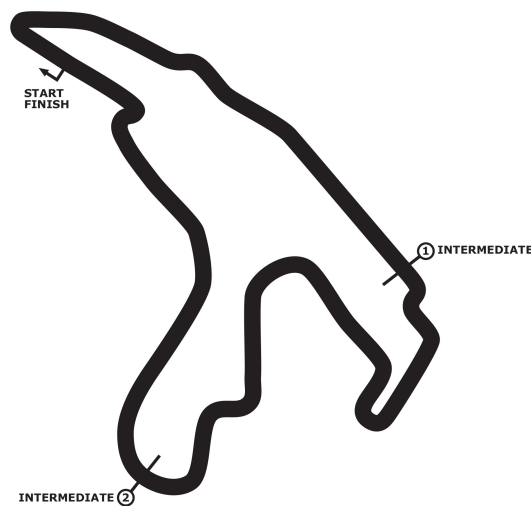

Porsche Sports Cup Spa-Francorchamps

Porsche Sports Cup Rennen 2

Circuit de Spa-Francorchamps 7004 mtr.

11. - 13.Sept. 2015